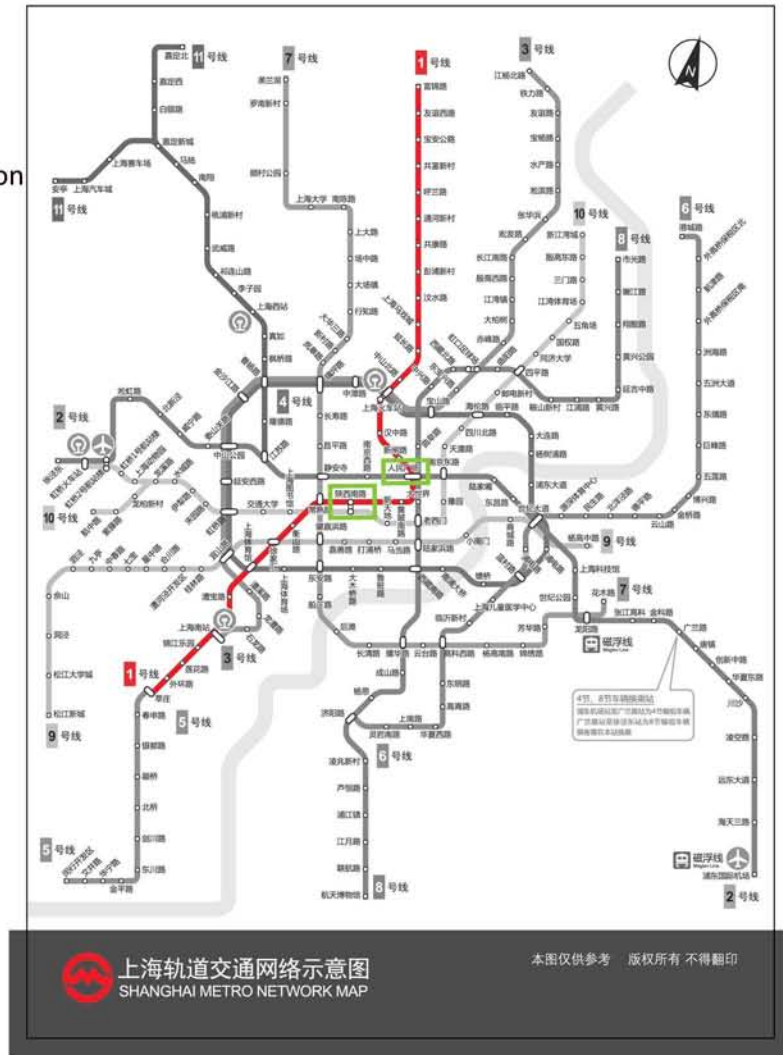

- Xinzhuang
- Waihuanlu
- Lianhua Road
- Jingjiang Park
- South Shanghai Railway Station
- Caobao Road
- Shanghai Stadium
- Xujiaohui
- Hengshan Road
- Changshu Road
- **South Shaanxi Road**
- South Huangpi Road
- **People's Square**
- Xinzha Road
- Hanzhong Road
- Shanghai Railway Station
- North Zhongshan Road
- Yanchang Road
- Shanghai Circus World
- Wenshui Road
- Pengpu Xincun
- Gongkang Road
- Tonghe Xincun
- Hulan Road
- Gongfu Xincun
- Bao'an Highway
- West Youyi Road
- Fujian Road