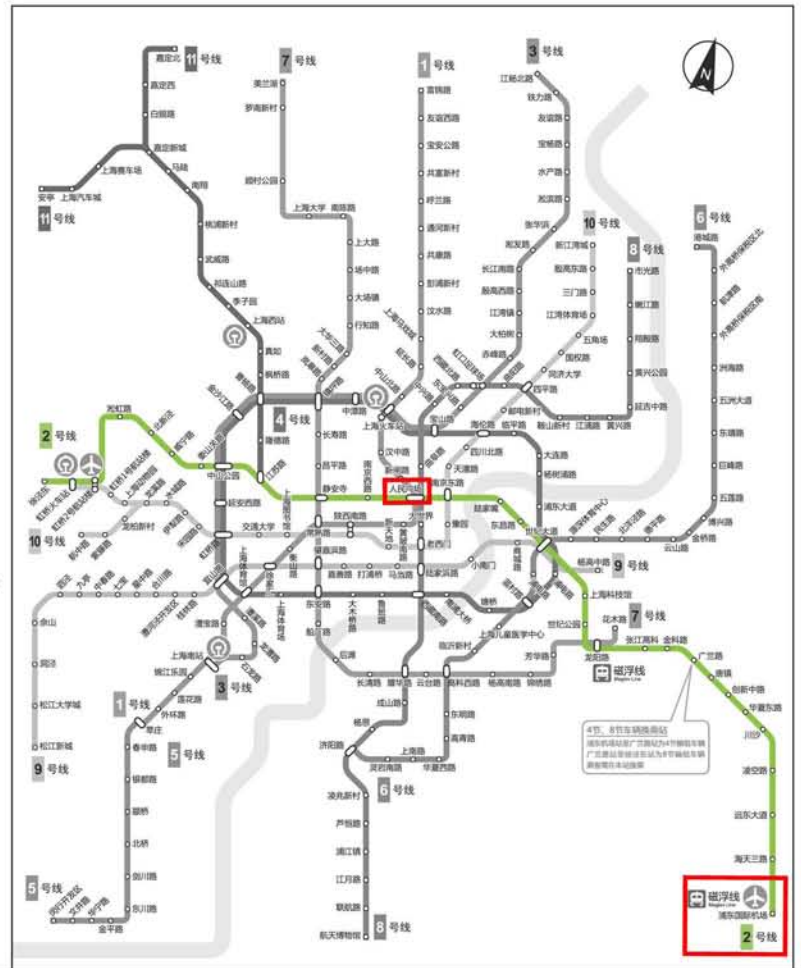

**Transportation Guide for taking Metro
from Pudong Int'l Airport to City Hotel Shanghai**

Fare: RMB 7

Directions

1. Taking "Line 2" at Pudong Airport
 Station: "People's Square"

- **People's Square**

- **Putong Airport**

上海轨道交通网络示意图
SHANGHAI METRO NETWORK MAP